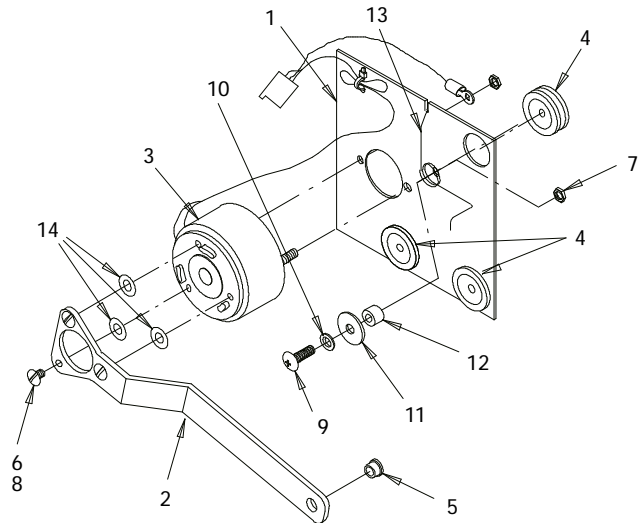

IMI CORNELIUS INC.
 ONE CORNELIUS PLACE
 ANOKA, MN 55303-6234
 1.800.238.3600

ILLUSTRATED PARTS LIST

ENDURO 300 (ED300) (POST-MIX)

Item No.	Part No.	Name
1	29303	Plate, Motor Mount
2	29654	Plate, Adjustable, Motor
3	30794	Heater, Motor
4	32498	Motor
5	51859	Seal, Motor Shaft
6	51860	Gasket, Motor
7	70018	Hex Nut, 1/4-20
8	70043	Washer, Flat, 1/4
9	70048	Washer, Lock, 1/4
10	70257	Screw, Phil Truss Hd, 1/4-20 By 1/2-In. Long
11	70260	Screw, Phil Rd. Hd., 1/4-20 By 1-In. Long
12	70341	Spring, Gate
13	70992	Receptacle, 1/4-turn
14	70993	Retainer, 1/4-turn
15	70994	Stud, 1/4-turn

FIGURE 2. MOTOR COMPONENTS

Item No.	Part No.	Name
	620300501	Gate Solenoid Ass'y
1	28172	Plate, Solenoid Mounting
2	28173	Arm, Gate Lift
3	32957	Solenoid
4	50752	Isolator
5	50754	Bearing, Gate Arm
6	70162	Screw, No. 8-32 By 1/4-In. Long
7	70015	Hex Nut, No. 10-32
8	51689	Locktite
9	70165	Screw, No. 8-32 By 5/8-In. Long
10	70057	Lockwasher, No. 10
11	70067	Washer, .218 I.D. By .875 O.D.
12	51348	Spacer
13	71007	Spring, Solenoid Arm
14	70052	Flatwasher, No. 8
15	02101	Dual Gate Slide Kit

Item No.	Part No.	Name
16	50458	Strain Relief
17	50459	Bushing, Harness
18	50475	Bushing, Jumper
19	70015	Hex Nut, No. 10-32
20	70131	Screw, SI Rd Hd, No. 4-40 By 3/8-In. Long
21	70147	Screw, Phil Rd Hd, No. 6-32 By 1/2-In. Long
22	70153	Screw, Phil Rd Hd, No. 8-32 By 3/4-In. Long
23	70215	Screw, SI Washer Hd, No. 8-32 By 1/4-In. Long
24	70217	Screw, SI Washer Hd, No. 8-32 By 1/2-In. Long
25	31206	Relay
26	70120	Screw, No. 10-32 By 1/2-In. Long
27	70075	Hex Nut, No. 6-32
28	70152	Screw, No. 6-32 By 3/8-In. Long